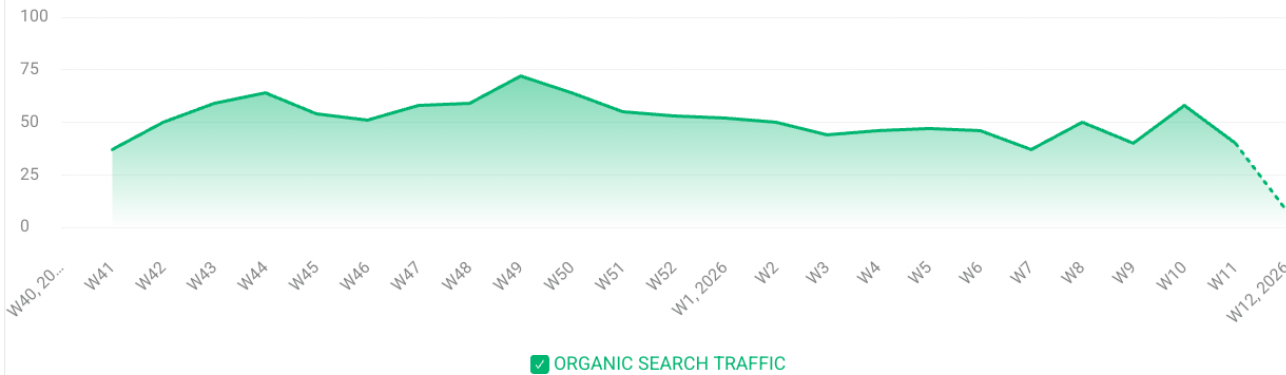

USERS BY STATE

SEARCH TRAFFIC

SINCE OCTOBER 1, 2025

Since Oct 1, 2025 (W40, 2025 - W12, 2026)

SEARCH TRAFFIC

Since Oct 1, 2025 (Oct 1, 2025 - Mar 15, 2026)

SEARCH TRAFFIC BY LANDING PAGE

Metric	Value
/	772
(not set)	81
/do-see	73
/blog/holidays-belgrade-mt	56
/eat-drink	43
/blog/where-to-fly-into-for-yellowstone-airports-near-the-worlds-first-national-park	31
/hotels	26
/plan/yellowstone	18
/plan/yellowstone-airport	17