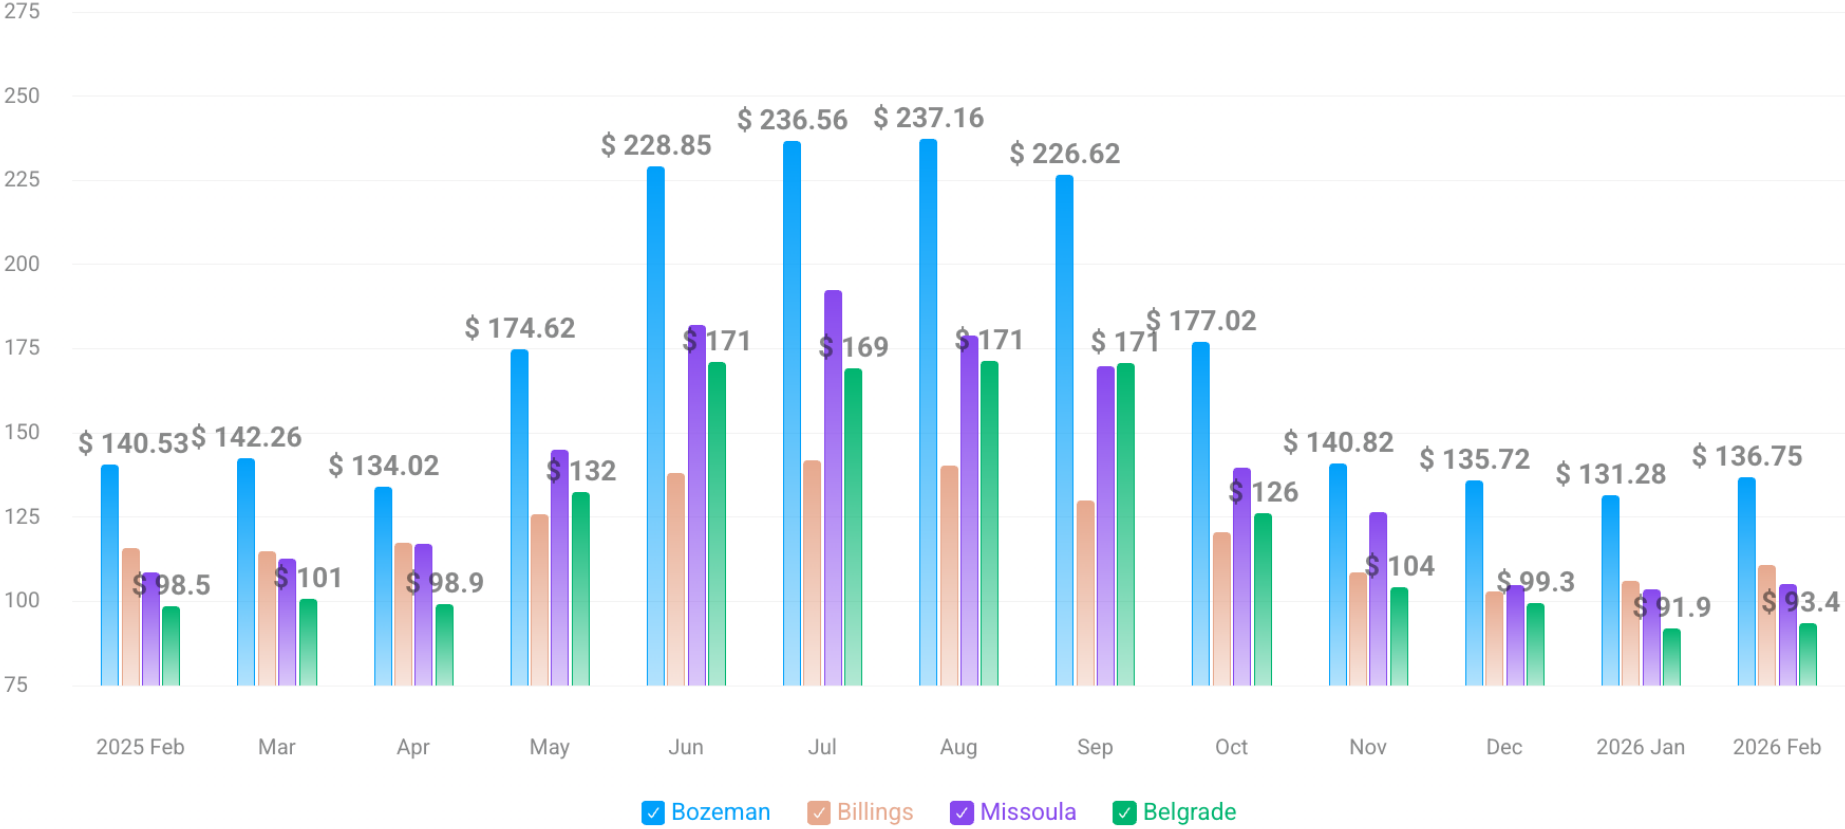

LAST 12 MONTHS - THROUGH FEBRUARY

Metric: **Overnight Trips** | Distance: **50+ Miles** | Time Interval: **Monthly** | Chart Type: **Line** | Start: **December 2024** | End: **February 2026** | Compare to Previous Year

123

Gallatin Valley Hotel Room Totals

HOTEL DEMAND

LAST 12 MONTHS

Last 13 months (2025 Feb - 2026 Feb)

HOTEL RESULTS - DEMAND

BELGRADE OCCUPANCY

LAST 12 MONTHS

Last 13 months (2025 Feb - 2026 Feb)

12 MONTH BELGRADE HOTELS - OCCUPANCY

OCCUPANCY COMPARISON

LAST 12 MONTHS

Last 13 months (2025 Feb - 2026 Feb)

13 MONTH HOTEL RESULTS - OCCUPANCY

ADR COMPARISON

LAST 12 MONTHS

Last 13 months (2025 Feb - 2026 Feb)

13 MONTH HOTEL RESULTS - ADR

THANK YOU

PRIME