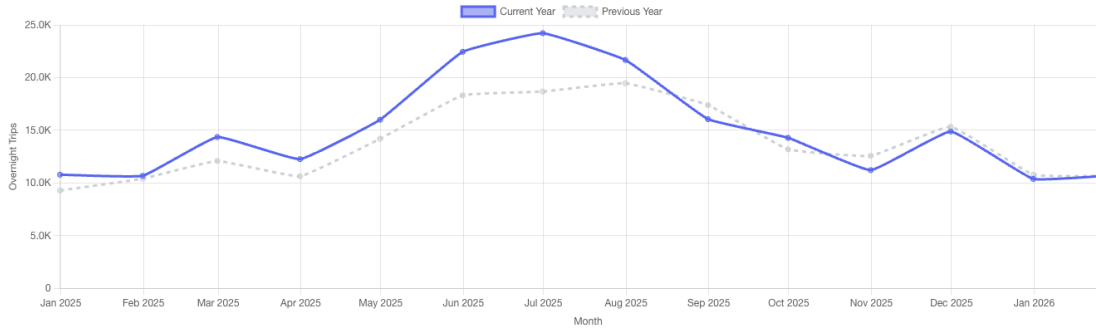

CURRENT WORK

- TRAVEL GUIDE
 - 36 PAGE GUIDE
 - PROVIDED LOGOS & IMAGES
 - FINALIZED AD RATES
 - LUNAR COW WILL BE REACHING OUT TO SELL AD SPACE
- START PLANNING FY27 BUDGET

VISITATION DATA

PRIME

OVERNIGHT VISITATION

LAST 12 MONTHS - THROUGH FEBRUARY

Metric: **Overnight Trips** | Distance: **50+ Miles** | Time Interval: **Monthly** | Chart Type: **Line** | Start: **December 2024** | End: **February 2026** | Compare to Previous Year