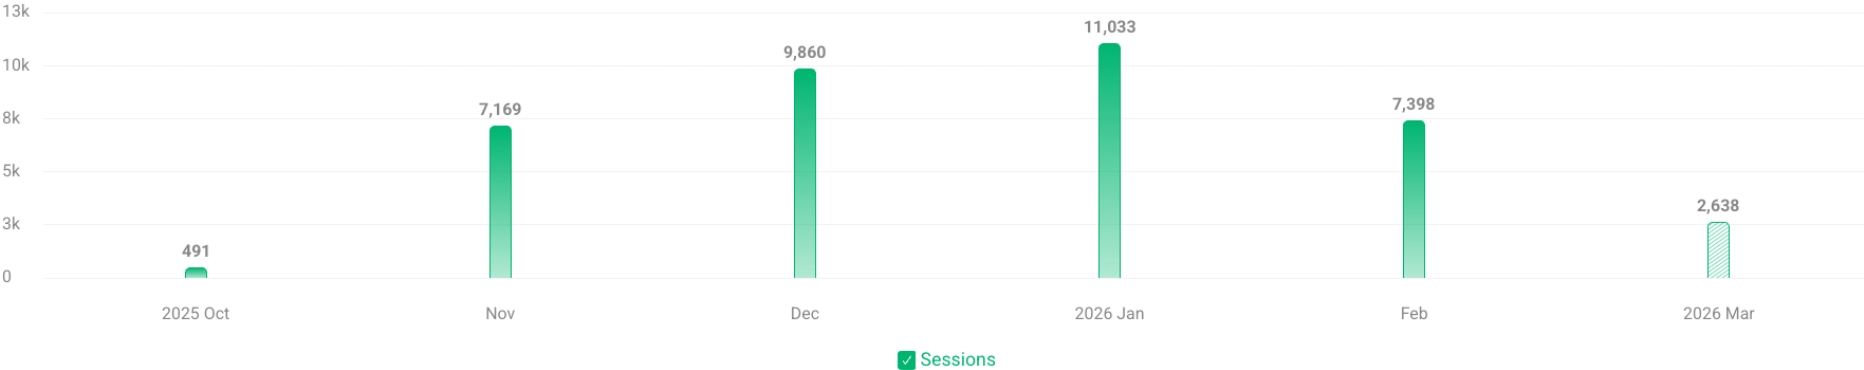

PRIME

Visit
BELGRADE
MONTANA

UPDATE
MARCH 2026

WEBSITE TRAFFIC

PRIME

WEBSITE TRAFFIC

SINCE OCTOBER 1, 2025

Since Oct 1, 2025 (2025 Oct - 2026 Mar)

MONTHLY VISITS

Since Oct 1, 2025 (2025 Oct - 2026 Mar)

MONTHLY VISITORS

PAGE VIEWS

SINCE OCTOBER 1, 2025

Since Oct 1, 2025 (Oct 1, 2025 - Mar 15, 2026)

TOP PAGES

Metric	Value	vs 1Y ago
Visit Belgrade, MT - Visit Belgrade	41,660	
Things to Do + See in Belgrade, MT - Visit Belgrade	3,369	
Hotels + Other Lodging in Belgrade, MT - Visit Belgrade	1,786	
Restaurants, Bars + Breweries in Belgrade, MT - Visit Belgrade	1,711	
Blog - Visit Belgrade	351	
Bozeman-Yellowstone International Airport The Most Convenient Airport Near	299	
How to Get to Yellowstone From Belgrade, MT Drive Times, Car Rentals, and More -	288	
Visit Belgrade	255	

Since Oct 1, 2025 (W40, 2025 - W12, 2026)

VIEWS BY WEEK

Since Oct 1, 2025 (Oct 1, 2025 - Mar 15, 2026)

VIEWS BY SOURCE

WEBSITE VISITOR LOCATION

SINCE OCTOBER 1, 2025

Since Oct 1, 2025 (Oct 1, 2025 - Mar 15, 2026)