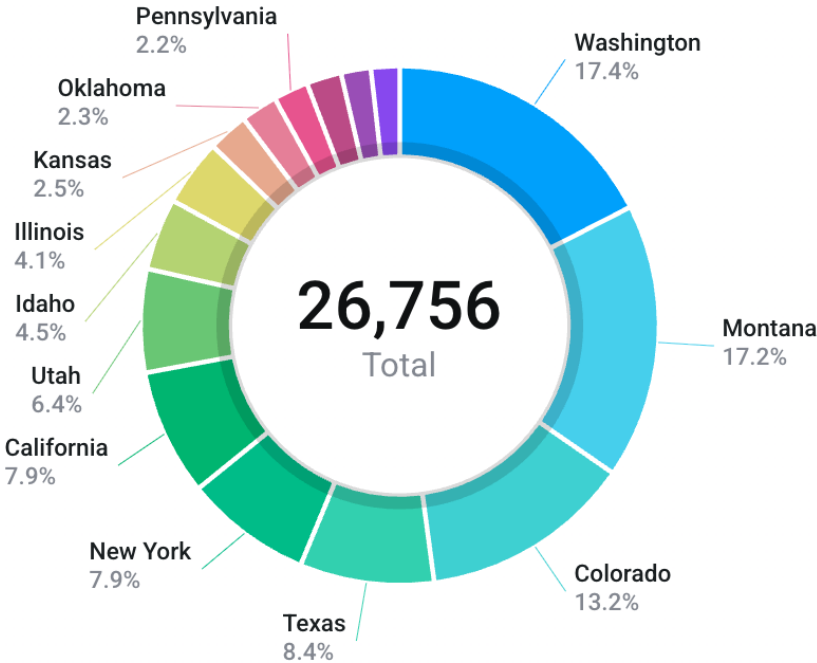

WEBSITE VISITOR LOCATION

SINCE OCTOBER 1, 2025

Since Oct 1, 2025 (Oct 1, 2025 - Mar 15, 2026)

USERS BY STATE

Dimension	USERS BY REGION
Washington	4,666
Montana	4,599
Colorado	3,542
Texas	2,247
New York	2,120
California	2,111
Utah	1,725
Idaho	1,202
Illinois	1,108

Since Oct 1, 2025 (Oct 1, 2025 - Mar 15, 2026)

USERS BY STATE