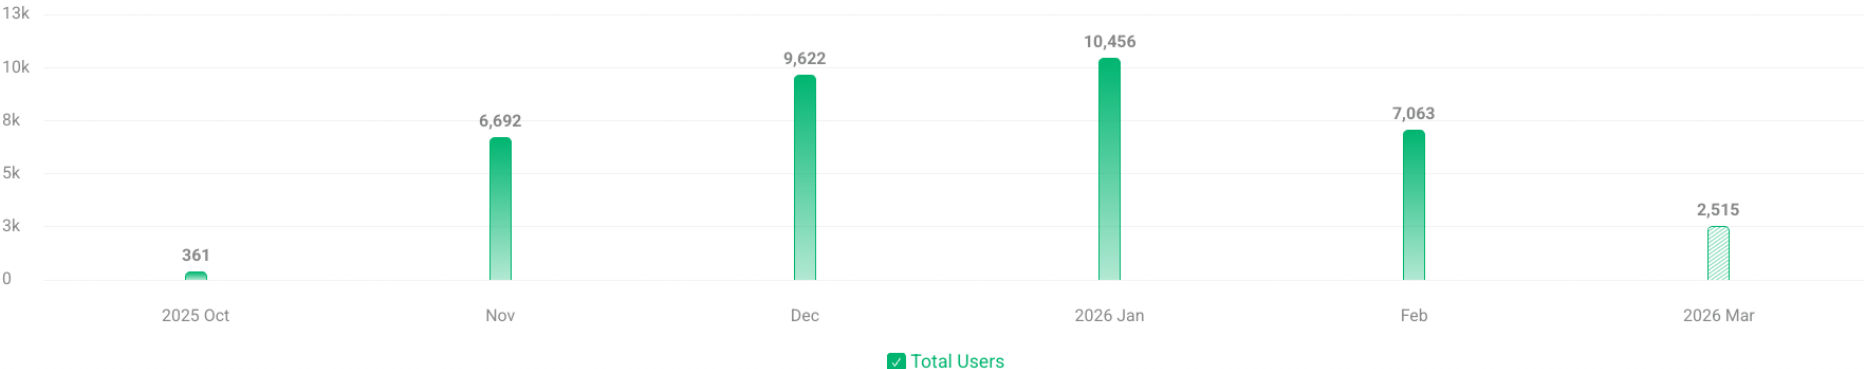

PRIME

Visit
BELGRADE
MONTANA

UPDATE
MARCH 2026

WEBSITE TRAFFIC

PRIME

WEBSITE TRAFFIC

SINCE OCTOBER 1, 2025

Since Oct 1, 2025 (2025 Oct - 2026 Mar)

MONTHLY VISITS

Since Oct 1, 2025 (2025 Oct - 2026 Mar)

MONTHLY VISITORS

PAGE VIEWS

SINCE OCTOBER 1, 2025

Since Oct 1, 2025 (Oct 1, 2025 - Mar 15, 2026)

TOP PAGES

Metric	Value	vs 1Y ago
Visit Belgrade, MT - Visit Belgrade	41,660	
Things to Do + See in Belgrade, MT - Visit Belgrade	3,369	
Hotels + Other Lodging in Belgrade, MT - Visit Belgrade	1,786	
Restaurants, Bars + Breweries in Belgrade, MT - Visit Belgrade	1,711	
Blog - Visit Belgrade	351	
Bozeman-Yellowstone International Airport The Most Convenient Airport Near	299	
How to Get to Yellowstone From Belgrade, MT Drive Times, Car Rentals, and More -	288	
Visit Belgrade	255	

Since Oct 1, 2025 (W40, 2025 - W12, 2026)

VIEWS BY WEEK

Since Oct 1, 2025 (Oct 1, 2025 - Mar 15, 2026)

VIEWS BY SOURCE

WEBSITE VISITOR LOCATION

SINCE OCTOBER 1, 2025

Since Oct 1, 2025 (Oct 1, 2025 - Mar 15, 2026)