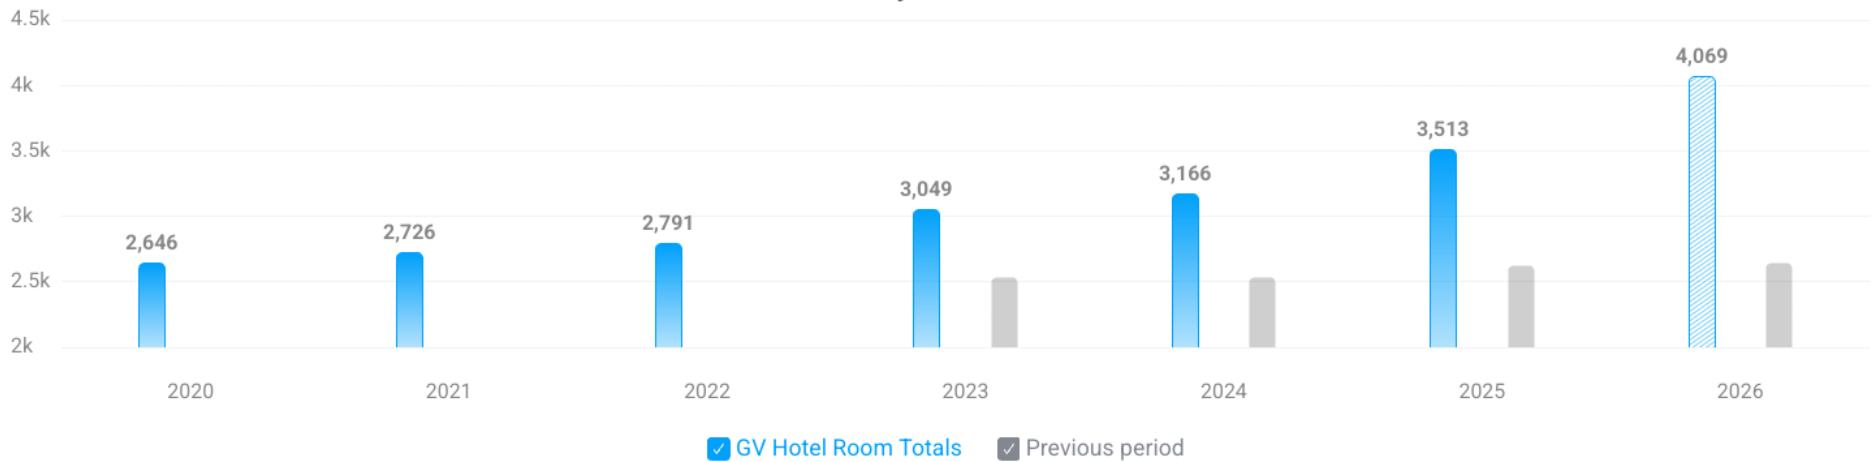

LAST 12 MONTHS - THROUGH FEBRUARY

Metric: **Overnight Trips** | Distance: **50+ Miles** | Time Interval: **Monthly** | Chart Type: **Line** | Start: **December 2024** | End: **February 2026** | Compare to Previous Year

544

HOTELS UNDER
CONSTRUCTION

6

ROOMS UNDER
CONSTRUCTION

704

HOTELS IN FINAL
PLANNING

5

Last 7 years (2020 - 2026)

123

Gallatin Valley Hotel Room Totals

HOTEL DEMAND

LAST 12 MONTHS

Last 13 months (2025 Feb - 2026 Feb)

HOTEL RESULTS - DEMAND

BELGRADE OCCUPANCY

LAST 12 MONTHS

Last 13 months (2025 Feb - 2026 Feb)

12 MONTH BELGRADE HOTELS - OCCUPANCY

OCCUPANCY COMPARISON

LAST 12 MONTHS

Last 13 months (2025 Feb - 2026 Feb)

13 MONTH HOTEL RESULTS - OCCUPANCY

ADR COMPARISON

LAST 12 MONTHS