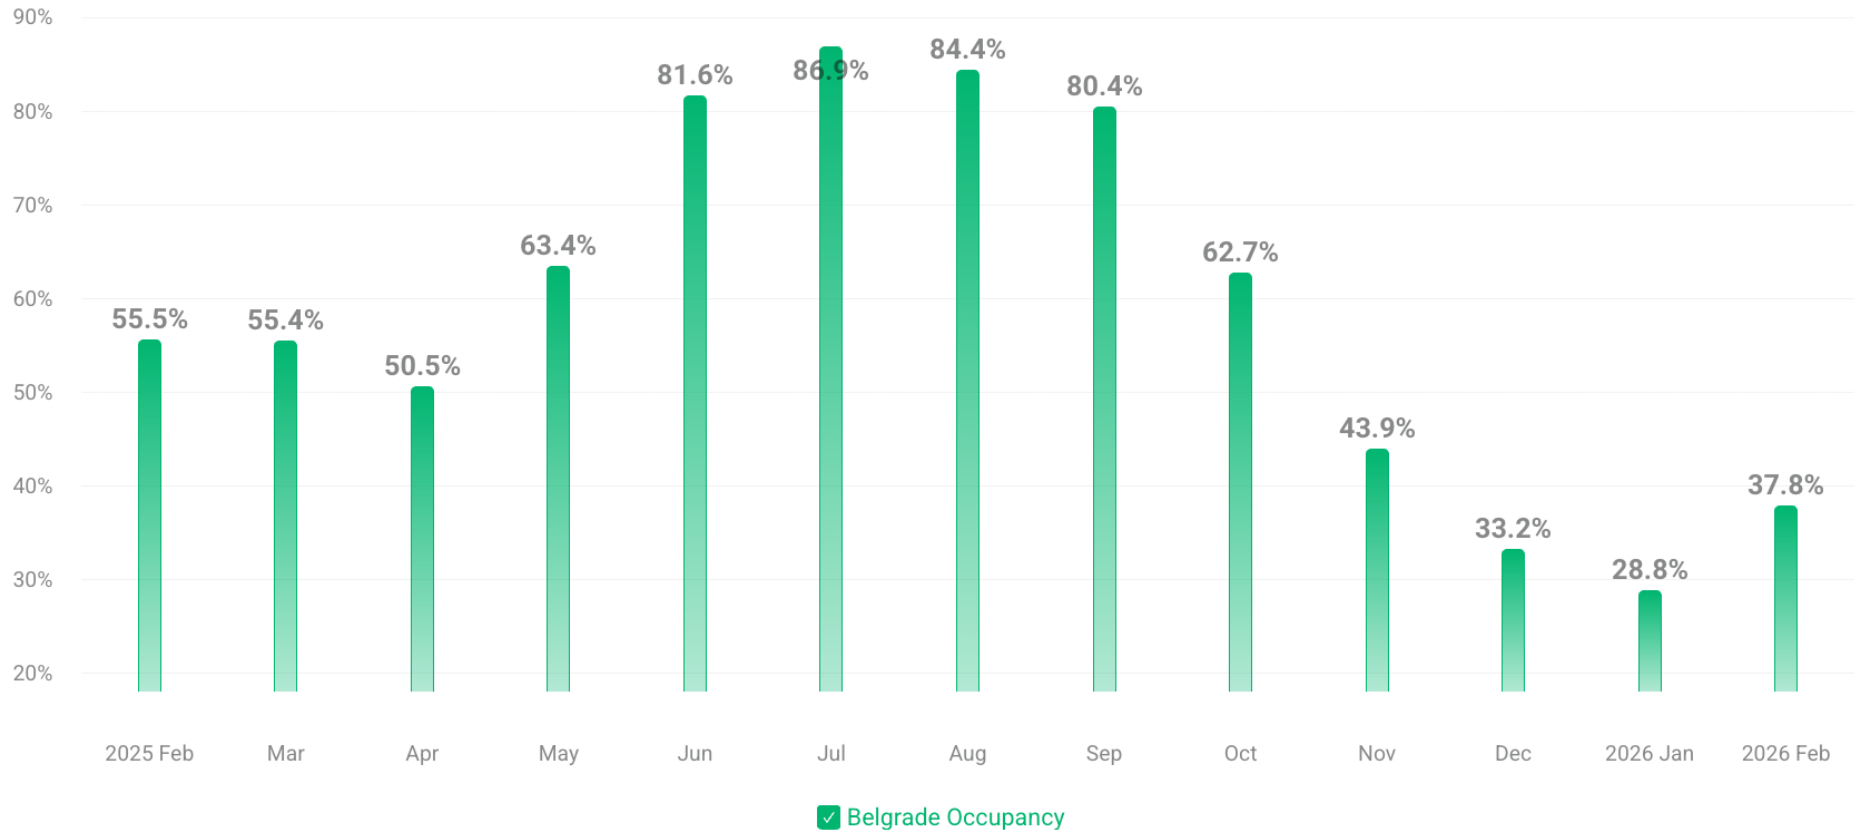

LAST 12 MONTHS - THROUGH FEBRUARY

Metric: **Overnight Trips** | Distance: **50+ Miles** | Time Interval: **Monthly** | Chart Type: **Line** | Start: **December 2024** | End: **February 2026** | Compare to Previous Year

123

Gallatin Valley Hotel Room Totals

HOTEL DEMAND

LAST 12 MONTHS

Last 13 months (2025 Feb - 2026 Feb)

HOTEL RESULTS - DEMAND

BELGRADE OCCUPANCY

LAST 12 MONTHS

Last 13 months (2025 Feb - 2026 Feb)

12 MONTH BELGRADE HOTELS - OCCUPANCY

OCCUPANCY COMPARISON

LAST 12 MONTHS

Last 13 months (2025 Feb - 2026 Feb)

13 MONTH HOTEL RESULTS - OCCUPANCY

ADR COMPARISON

LAST 12 MONTHS

Last 13 months (2025 Feb - 2026 Feb)

13 MONTH HOTEL RESULTS - ADR

THANK YOU

PRIME