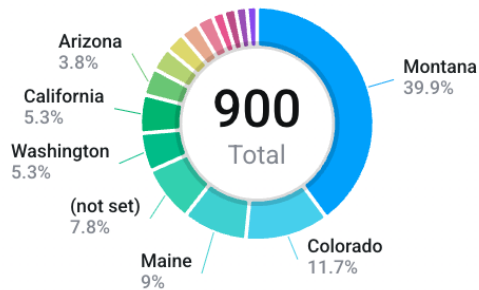

USERS BY STATE

Dimension	USERS BY REGION
Washington	4,666
Montana	4,599
Colorado	3,542
Texas	2,247
New York	2,120
California	2,111
Utah	1,725
Idaho	1,202
Illinois	1,108

Since Oct 1, 2025 (Oct 1, 2025 - Mar 15, 2026)

USERS BY STATE

SEARCH TRAFFIC

SINCE OCTOBER 1, 2025

Since Oct 1, 2025 (W40, 2025 - W12, 2026)

SEARCH TRAFFIC

Since Oct 1, 2025 (Oct 1, 2025 - Mar 15, 2026)

SEARCH TRAFFIC BY LANDING PAGE

Metric	Value
/	772
(not set)	81
/do-see	73
/blog/holidays-belgrade-mt	56
/eat-drink	43
/blog/where-to-fly-into-for-yellowstone-airports-near-the-worlds-first-national-park	31
/hotels	26
/plan/yellowstone	18
/plan/yellowstone-airport	17

Since Oct 1, 2025 (Oct 1, 2025 - Mar 15, 2026)

ORGANIC SEARCH BY STATE

Since Oct 1, 2025 (W40, 2025 - W12, 2026)

SEARCH RESULT IMPRESSIONS

139k

TRAFFIC BY SOURCE

SINCE OCTOBER 1, 2025

Oct 1, 2025 - Feb 15, 2026 (rolling)