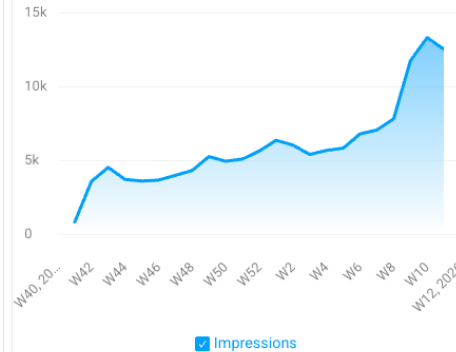

Since Oct 1, 2025 (Oct 1, 2025 - Mar 15, 2026)

ORGANIC SEARCH BY STATE

Since Oct 1, 2025 (W40, 2025 - W12, 2026)

SEARCH RESULT IMPRESSIONS

139k

TRAFFIC BY SOURCE

SINCE OCTOBER 1, 2025

Oct 1, 2025 - Feb 15, 2026 (rolling)

TRAFFIC BY SOURCE

Oct 1, 2025 - Feb 15, 2026 (rolling)

TRAFFIC BY SOURCE

Metric	Value	vs 1Y ago
Display	12,943	
Paid Social	6,580	
Cross-network	5,146	
Paid Search	2,932	
Direct	2,121	
Organic Search	1,006	
Email	911	
Unassigned	352	
Organic Social	189	

SOCIAL MEDIA

LAST 30 DAYS

INSTAGRAM

- 4.3K TOTAL VIEWS
- 242 INTERACTIONS
- +54 NEW FOLLOWERS
- 455 TOTAL FOLLOWERS
- KEY INSIGHT: BUSINESS SPOTLIGHTS PERFORMING WELL
- INCORPORATING NEW PHOTOS, COLLABORATIONS, TOURISM ACCOUNT TAGGING