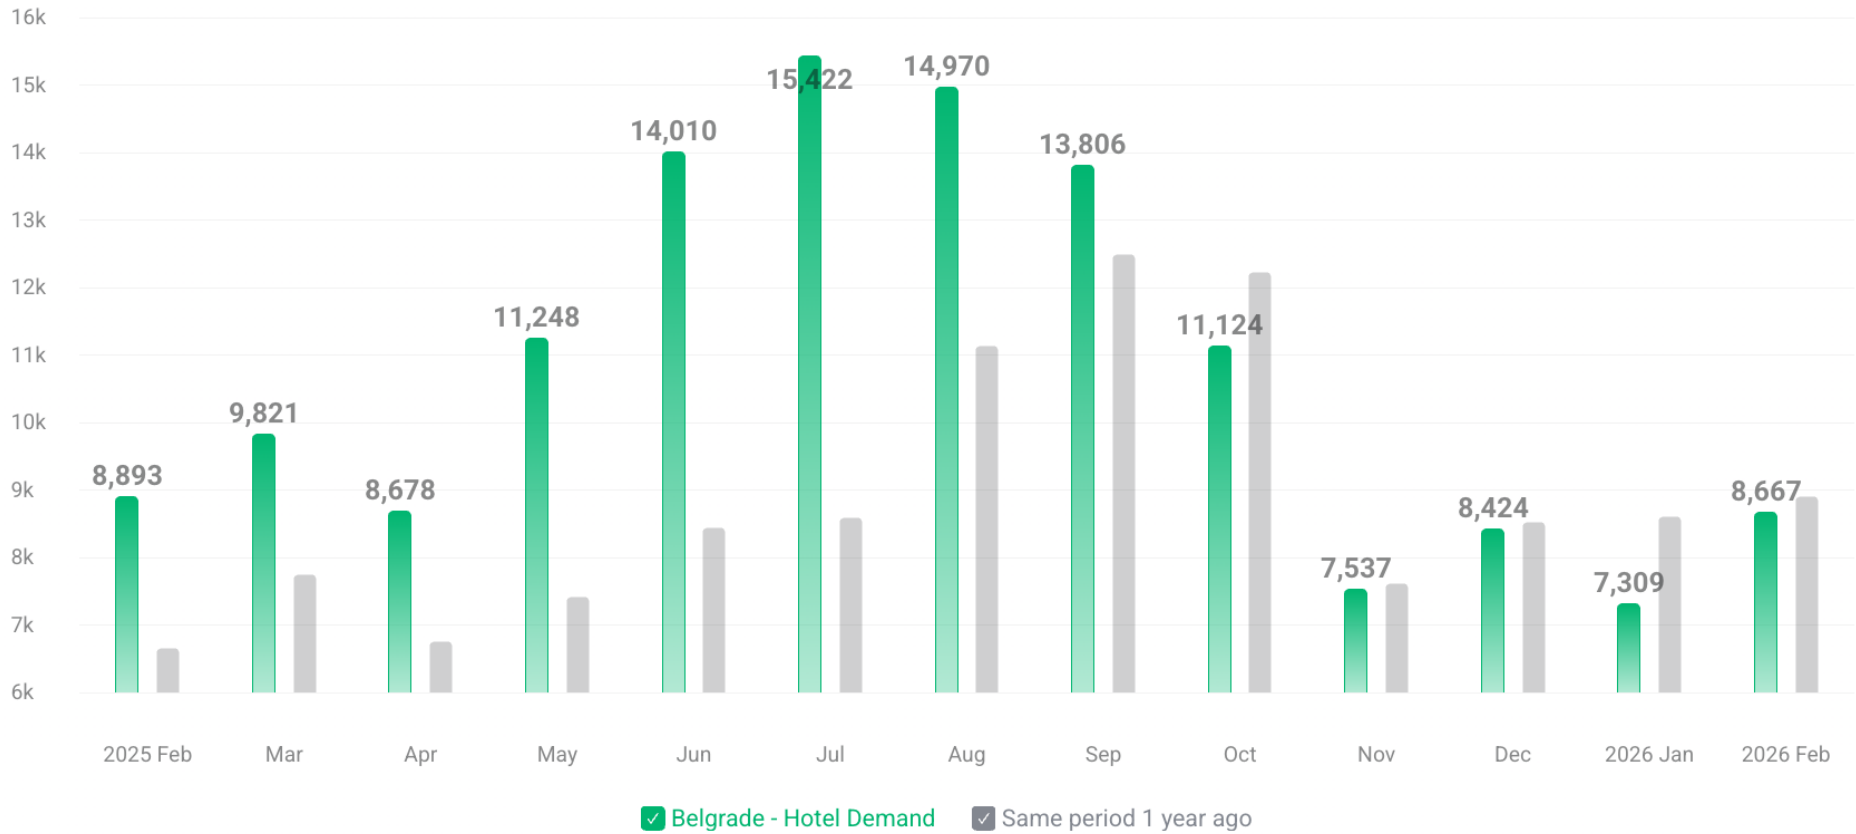

LAST 12 MONTHS - THROUGH FEBRUARY

Metric: **Overnight Trips** | Distance: **50+ Miles** | Time Interval: **Monthly** | Chart Type: **Line** | Start: **December 2024** | End: **February 2026** | Compare to Previous Year

544

HOTELS UNDER
CONSTRUCTION

6

ROOMS UNDER
CONSTRUCTION

704

HOTELS IN FINAL
PLANNING

5

Last 7 years (2020 - 2026)

123

Gallatin Valley Hotel Room Totals

HOTEL DEMAND

LAST 12 MONTHS

Last 13 months (2025 Feb - 2026 Feb)

HOTEL RESULTS - DEMAND

BELGRADE OCCUPANCY

LAST 12 MONTHS

Last 13 months (2025 Feb - 2026 Feb)

12 MONTH BELGRADE HOTELS - OCCUPANCY

OCCUPANCY COMPARISON

LAST 12 MONTHS

Last 13 months (2025 Feb - 2026 Feb)

13 MONTH HOTEL RESULTS - OCCUPANCY

ADR COMPARISON

LAST 12 MONTHS