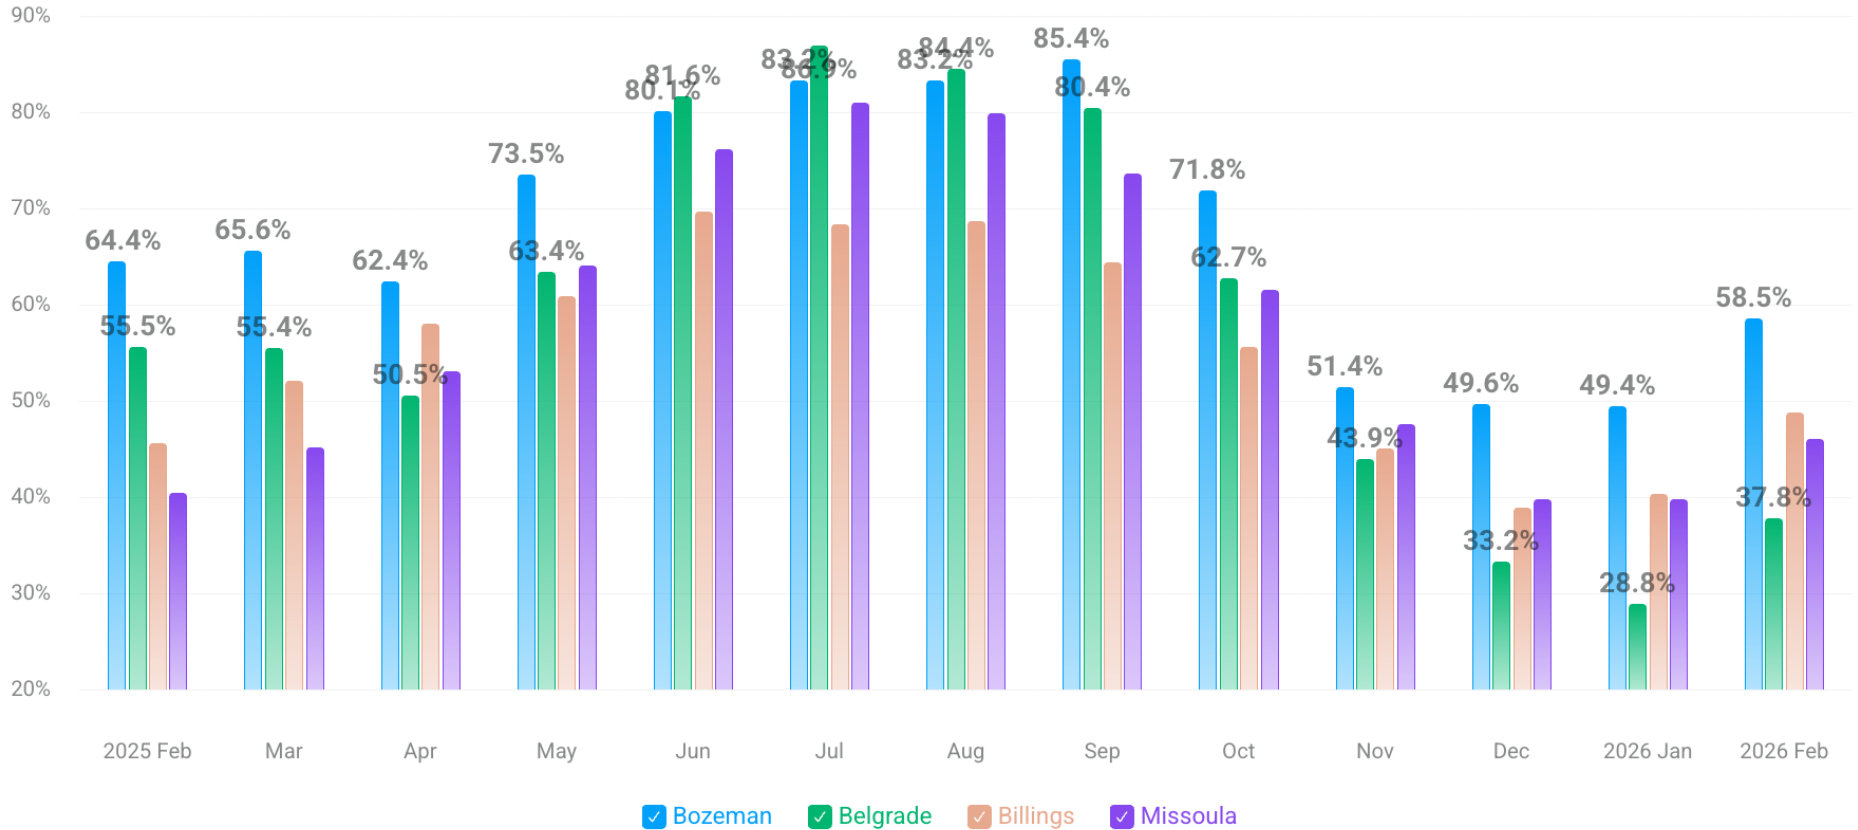

LAST 12 MONTHS - THROUGH FEBRUARY

Metric: **Overnight Trips** | Distance: **50+ Miles** | Time Interval: **Monthly** | Chart Type: **Line** | Start: **December 2024** | End: **February 2026** | Compare to Previous Year

123

Gallatin Valley Hotel Room Totals

HOTEL DEMAND

LAST 12 MONTHS

Last 13 months (2025 Feb - 2026 Feb)

HOTEL RESULTS - DEMAND

BELGRADE OCCUPANCY

LAST 12 MONTHS

Last 13 months (2025 Feb - 2026 Feb)

12 MONTH BELGRADE HOTELS - OCCUPANCY

OCCUPANCY COMPARISON

LAST 12 MONTHS

Last 13 months (2025 Feb - 2026 Feb)

13 MONTH HOTEL RESULTS - OCCUPANCY

ADR COMPARISON

LAST 12 MONTHS

Last 13 months (2025 Feb - 2026 Feb)

13 MONTH HOTEL RESULTS - ADR

THANK YOU

PRIME