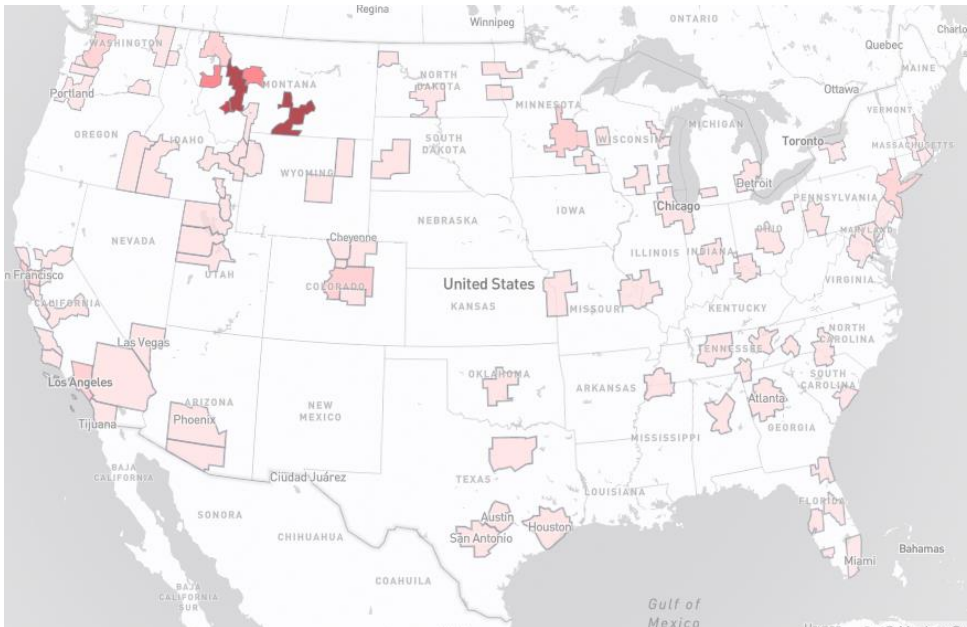

CURRENT WORK

- TRAVEL GUIDE
 - 36 PAGE GUIDE
 - PROVIDED LOGOS & IMAGES
 - FINALIZED AD RATES
 - LUNAR COW WILL BE REACHING OUT TO SELL AD SPACE
- START PLANNING FY27 BUDGET

VISITATION DATA

PRIME

OVERNIGHT VISITATION

LAST 12 MONTHS - THROUGH FEBRUARY

Metric: **Overnight Trips** | Distance: **50+ Miles** | Time Interval: **Monthly** | Chart Type: **Line** | Start: **December 2024** | End: **February 2026** | Compare to Previous Year

ORIGIN	VISIT NIGHTS
Billings, MT	23,416
Helena, MT	22,784
Great Falls, MT	11,915
Denver-Aurora-Lakewood, CO	9,929
Los Angeles-Long Beach-Anaheim, CA	9,652
Missoula, MT	8,837
Phoenix-Mesa-Scottsdale, AZ	7,136
Butte-Silver Bow, MT	6,763
Seattle-Tacoma-Bellevue, WA	6,373