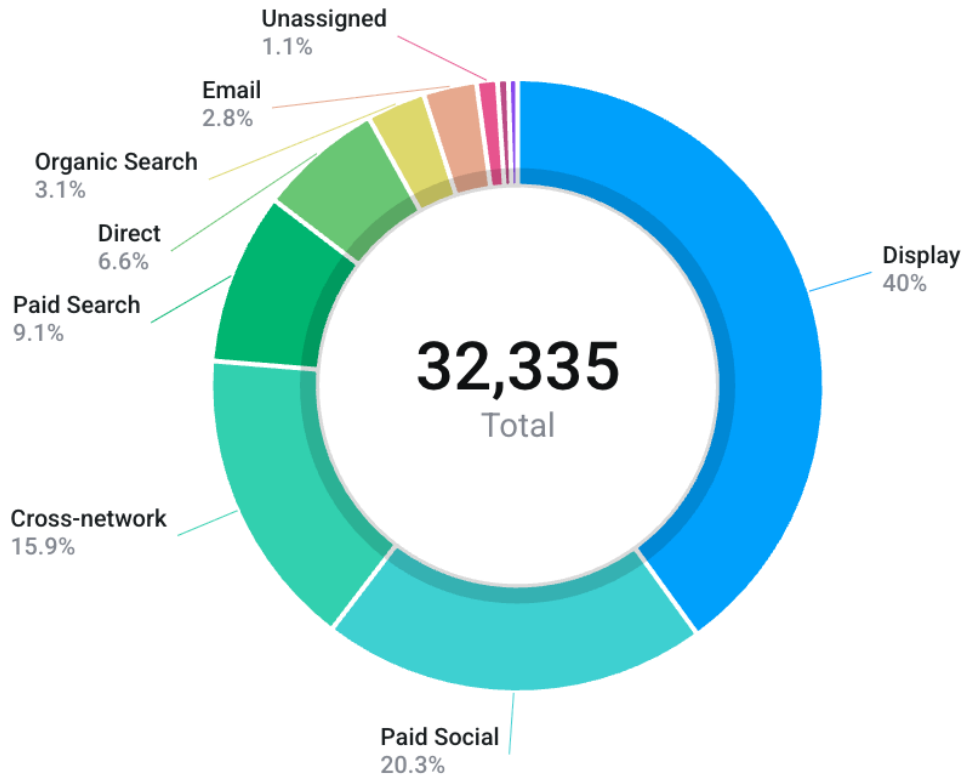

Since Oct 1, 2025 (Oct 1, 2025 - Mar 15, 2026)

ORGANIC SEARCH BY STATE

Since Oct 1, 2025 (W40, 2025 - W12, 2026)

SEARCH RESULT IMPRESSIONS

139k

TRAFFIC BY SOURCE

SINCE OCTOBER 1, 2025

Oct 1, 2025 - Feb 15, 2026 (rolling)

TRAFFIC BY SOURCE

Oct 1, 2025 - Feb 15, 2026 (rolling)

TRAFFIC BY SOURCE

Metric	Value	vs 1Y ago
Display	12,943	
Paid Social	6,580	
Cross-network	5,146	
Paid Search	2,932	
Direct	2,121	
Organic Search	1,006	
Email	911	
Unassigned	352	
Organic Social	189	

SOCIAL MEDIA

LAST 30 DAYS

INSTAGRAM

- 4.3K TOTAL VIEWS
- 242 INTERACTIONS
- +54 NEW FOLLOWERS
- 455 TOTAL FOLLOWERS
- KEY INSIGHT: BUSINESS SPOTLIGHTS PERFORMING WELL
- INCORPORATING NEW PHOTOS, COLLABORATIONS, TOURISM ACCOUNT TAGGING